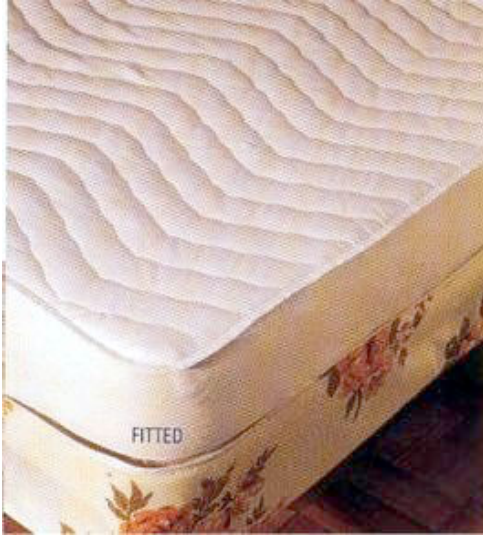

Furniture

Lighting

Room Accessories

BED & BATH LINEN | HOUSEKEEPING SUPPLIES | ELECTRONICS | AMENITIES | FURNITURE | CUSTOM ITEMS

MATTRESS PAD POLYFELT;TW 39x75 FITTD DOM

Item Number: 1503210

Description

Features & Benefits