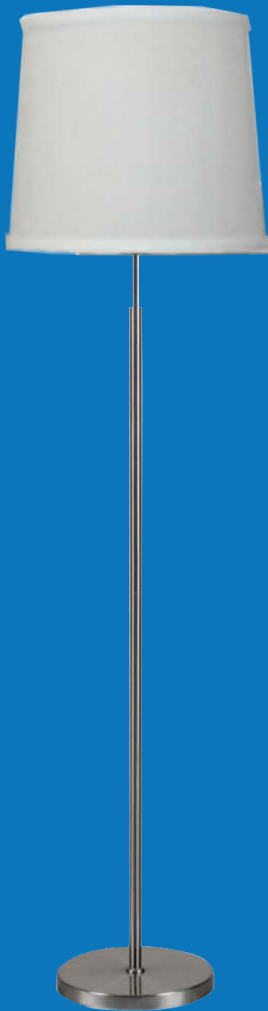

ALEX COLLECTION

FLOOR LAMP

Lamp Item No.	3810530
Dimensions:	57" H x 1"D
Base Size / Style:	11" D X 1 1/2" H / Round
Finish:	Brushed nickel
Convenience Outlets:	None
Switch:	push-through switch at socket
Connection Type:	Plug in
Socket:	1 Medium Base

Shade Item No.	3820150
Dimensions:	15" x 17" x 12"
Shade Style:	Hardback / Tapered Round
Shade Material:	Linen
Case Pack	Each

Notes: Bulb not included | UL listed